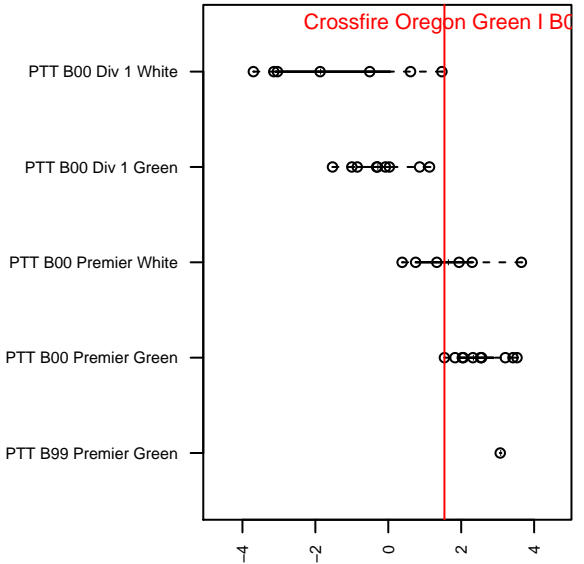

**attack and defense rating
relative to others at age
and all opponents in last 13 months**