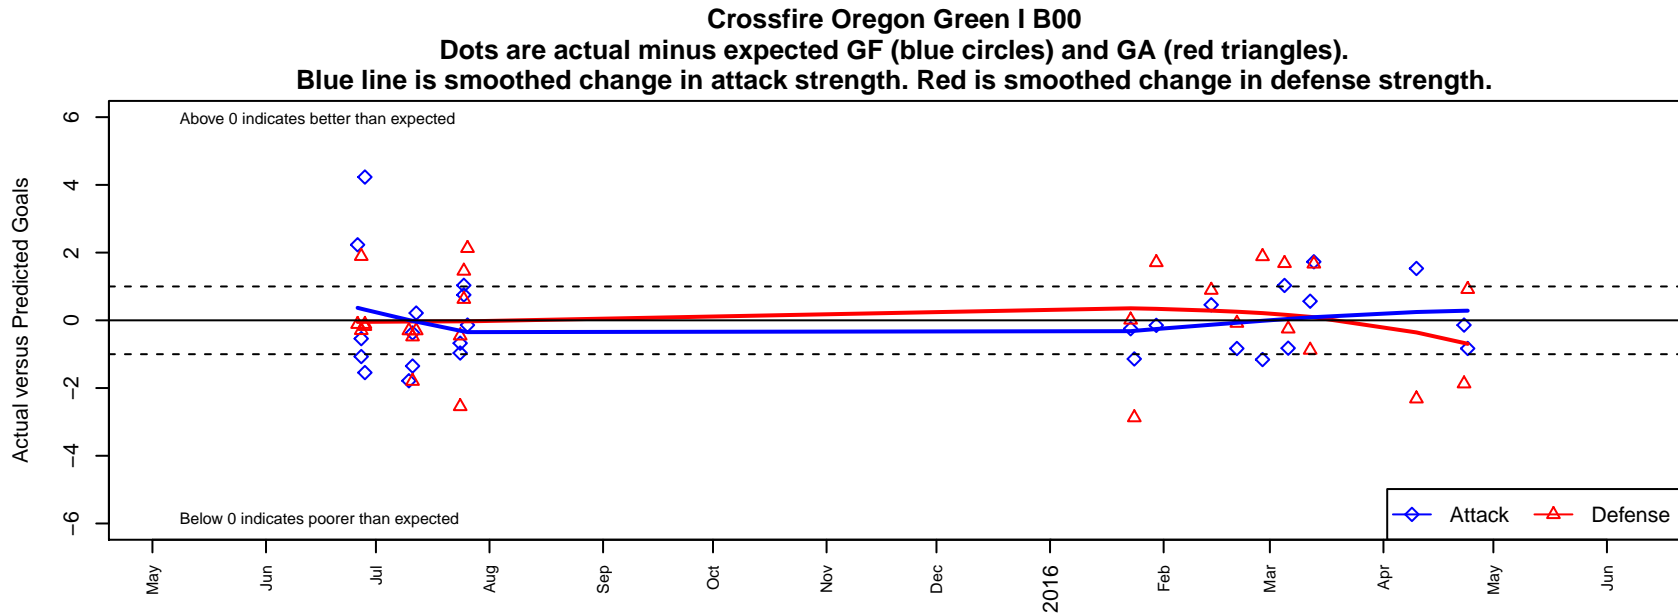

Crossfire Oregon Green I B00

Crossfire Oregon
Lake Oswego, OR
B00 total strength=1403
attack=10.2 defense=6.41
fall league = PTT B00 Premier Green

alt names used:
Crossfire OR B00 Green I
CROSSFIRE OREGON 00 GREEN I (OR)
Crossfire Oregon 00 Green I
Crossfire Oregon 00 Green I

Venues played:
2015 Clash At the Border Platinum/Gold U15
2015 United Cup U15-19
2015 Oswego Nike Cup Gold U15
2015 PTT B00 Premier Green
2015 OYS State Cup B00

**attack and defense variance (black dot)
relative to other teams
and top 10 in region**