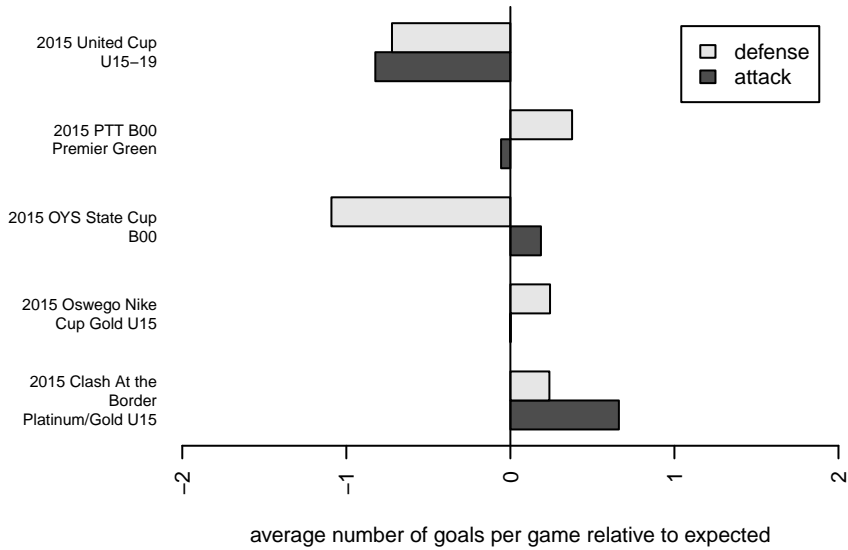

Performance relative to 13 month average